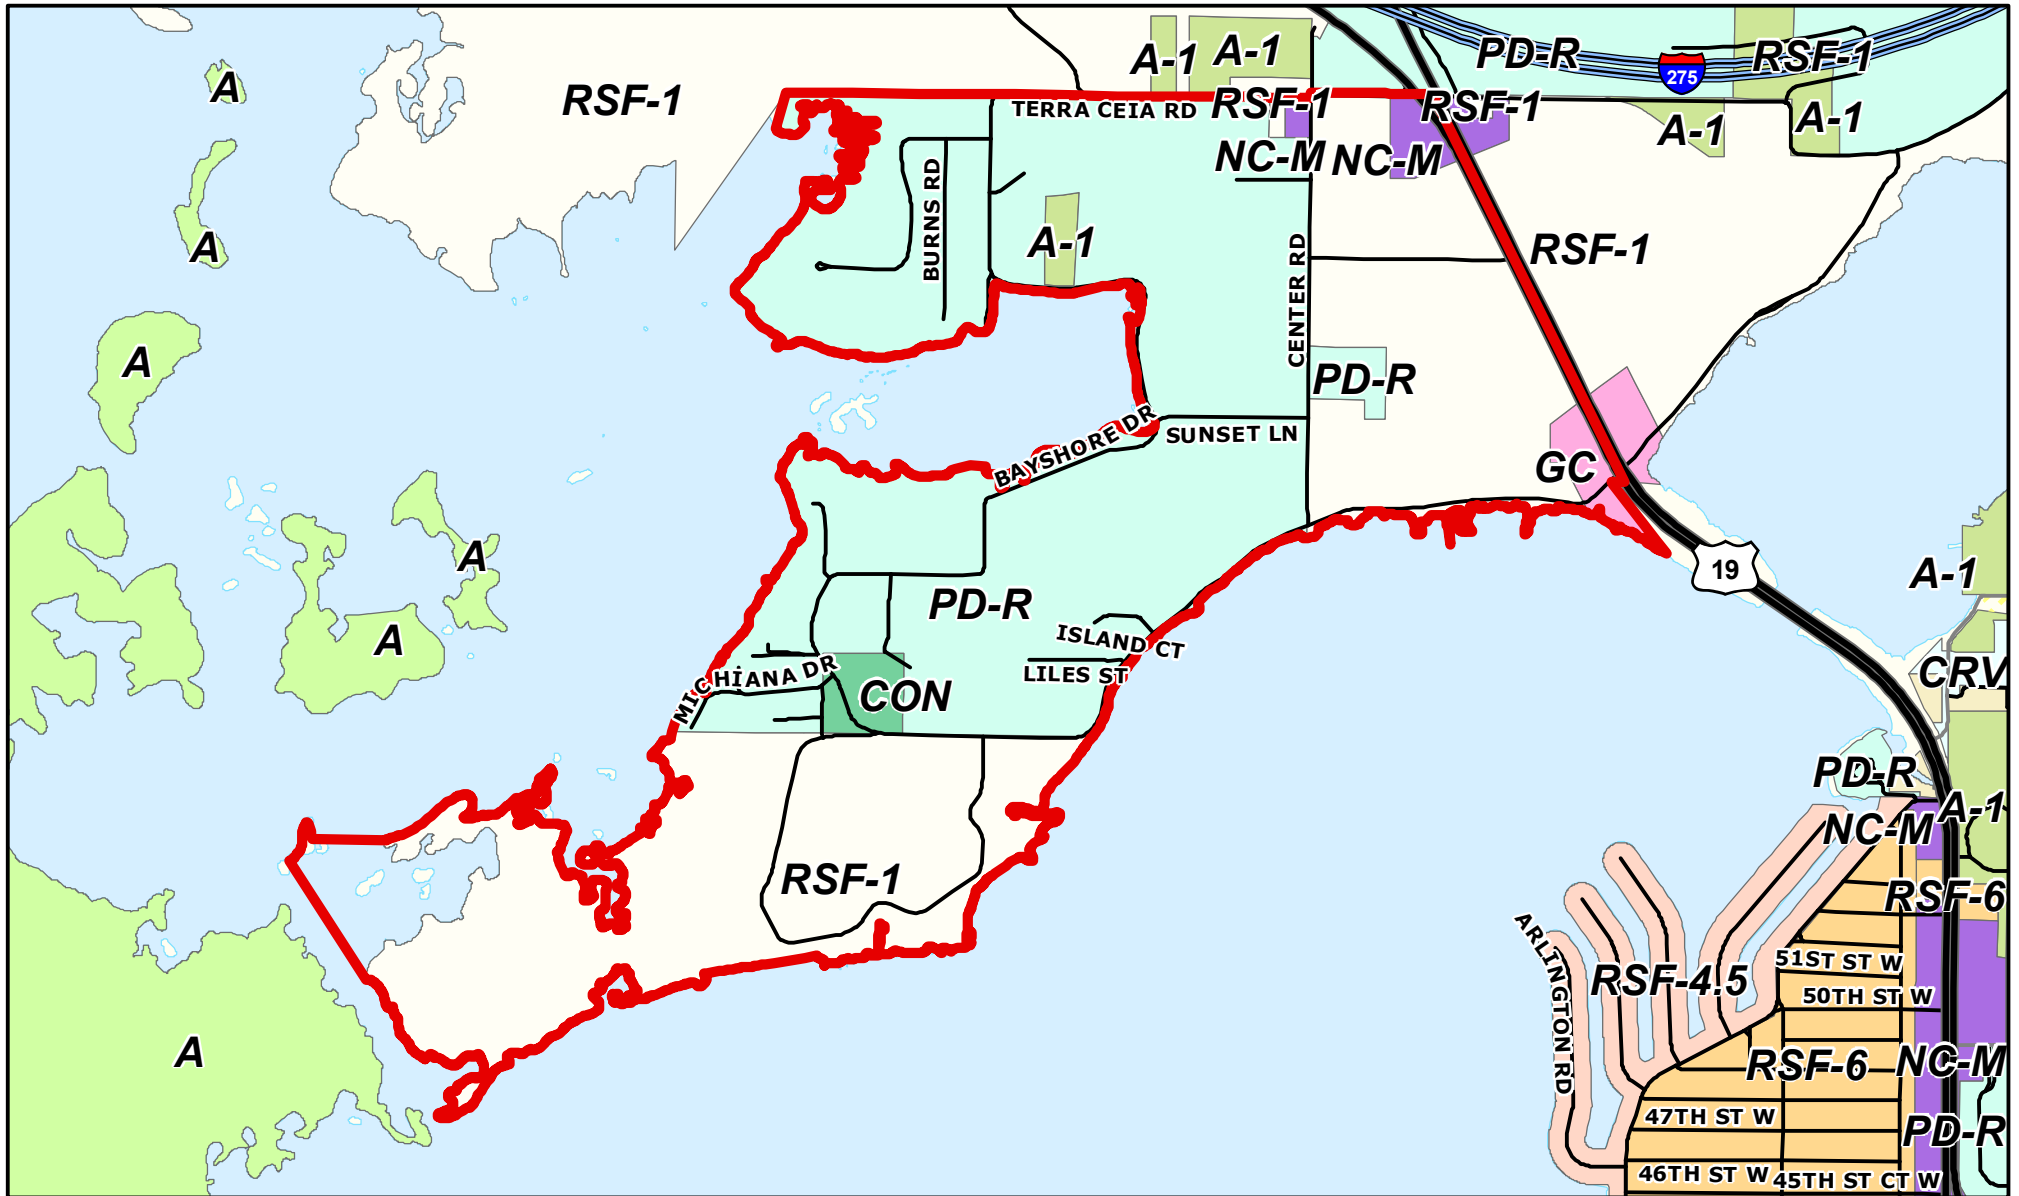

TERRA CEIA - ZONING

TERRA CEIA BOUNDARY